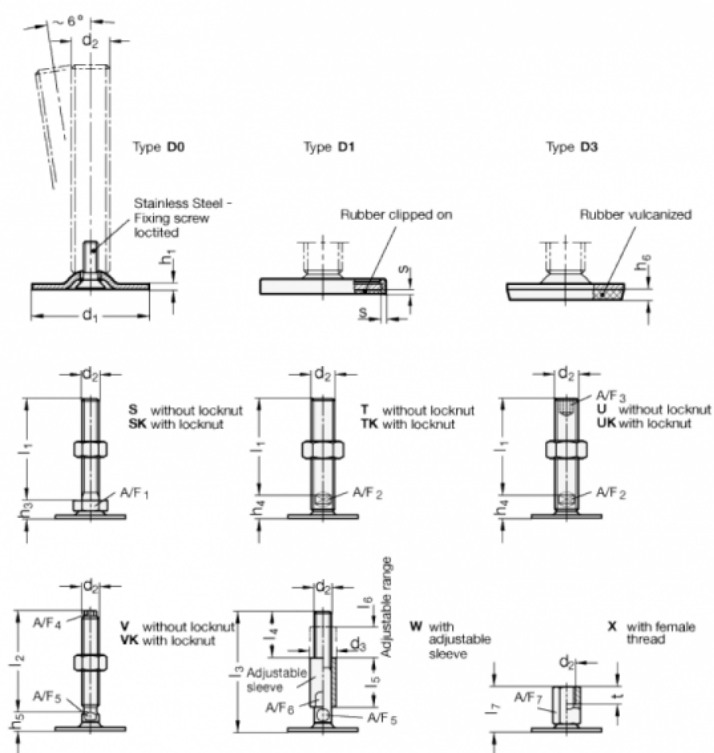

Article number: 204150M16200D1UK

Description: E+G levelling foot
GN 41-50-M16-200-D1-UK

Note: UK With nut, Hexagon socket at the top, Wrench flat at the bottom

Measures

A/F2 = 12	s = 2
A/F3 = 8	
d1 = 50	
d2 = M16	
h1 = 2.5	
h4 = 17	
h6 =	
l1 = 200	